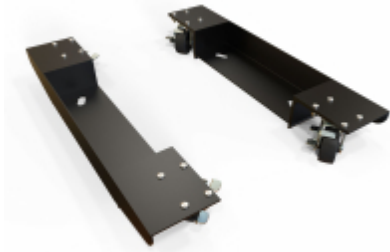

Quality Products. Service Excellence.

2-Post Rack Low Profile Dolly *RRLPDOL Series*

1,080 lbs (490 kg) Weight Capacity

Features

- Low profile dolly - works with any width relay rack
- Heavy duty weight capacity (Set of four (4) casters - one pair per side)
- Features ball bearing swivel and hard composition wheels
- All four (4) casters are lockable
- Includes all mounting hardware for casters & rack

Compatibility

- DNRRHDKB
- DNRRHDW
- RB-2P
- RB-2PA

Part No.	Overall Dimensions		Overall Height	Wheel	Dolly	Brakes Included	Physical
	Height	Depth	Added to Cabinet	Diameter	Weight Capacity		Dolly Weight
RRLPDOL	4.13	27.50	1.25	3.00	1080	Yes	32 lb (14.5 kg)